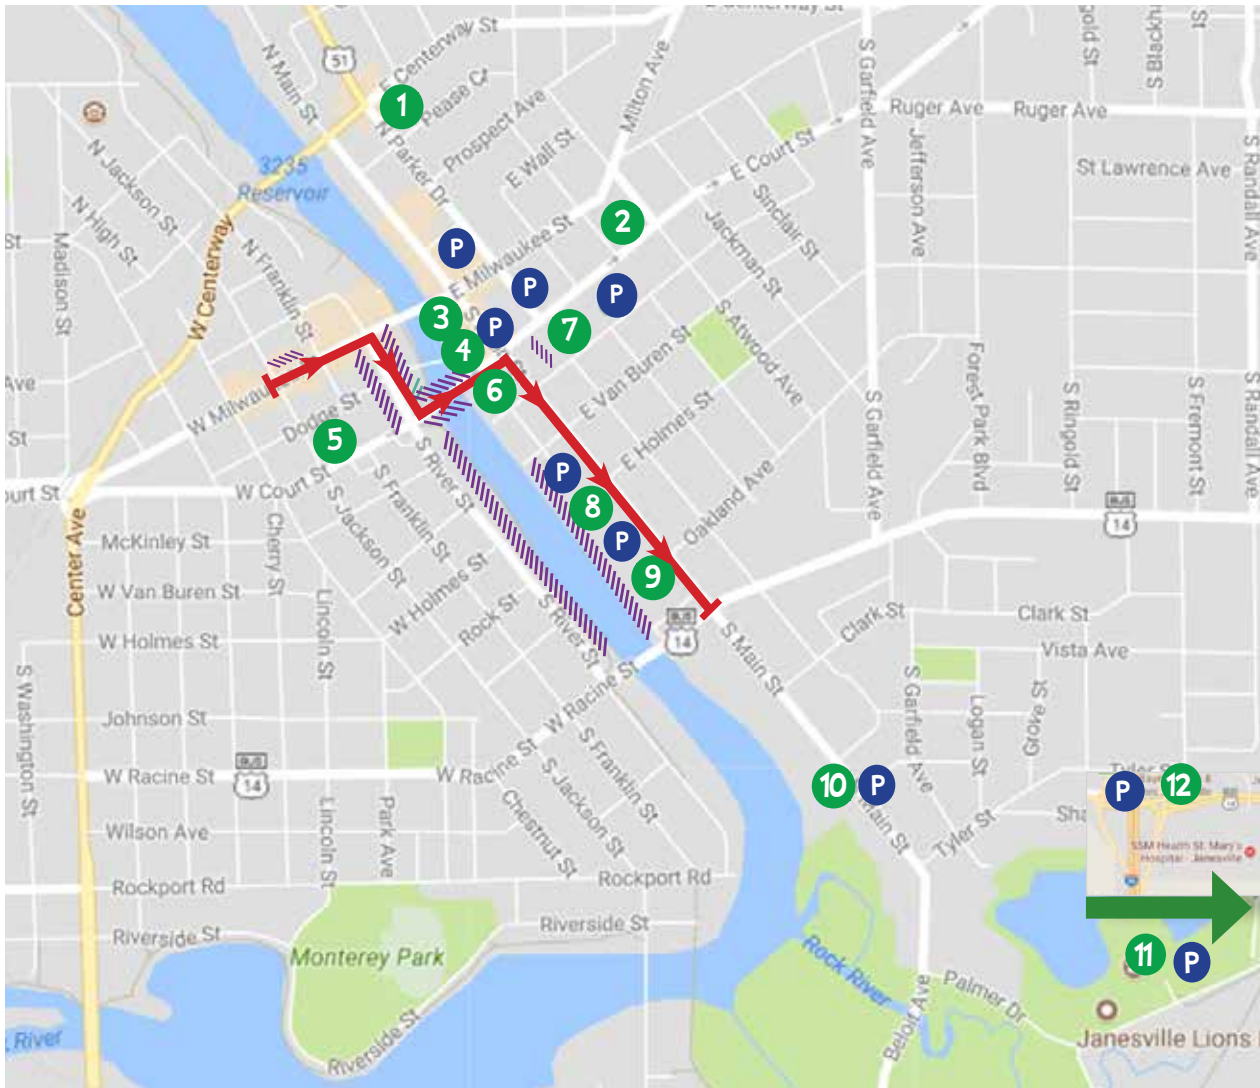

Map Your Weekend

- 1 **St. John Church** 302 N. Parker Dr.
- 2 **Trinity Episcopal Church** 419 E. Court St.
- 3 **Olde Towne Mall** 20 S. Main St.
- 4 **Voigt Music Center** 34 S. Main St.
- 5 **Boys & Girls Club** 200 W. Court St.
- 6 **Janesville Senior Center** 69 S. Water St.
- 7 **Marvin W. Roth Community Pavilion** 51 S. Main St.
- 8 **Hedberg Public Library** 316 S. Main St.
- 9 **Janesville Performing Arts Center** 408 S. Main St.
- 10 **Janesville Ice Arena** 821 Beloit Ave.
- 11 **Rotary Botanical Gardens** 1455 Palmer Dr.
- 12 **SSM Health St. Mary's Hospital** 3400 E. Racine St.

Presented by

Janesville's Jolly Jingle

December 6-8, 2019
Downtown Janesville, Wisconsin

A fun family event
celebrating the holiday season.

JanesvilleJollyJingle.com

Friday December 6, 2019

Holiday Light Show 4:30 - 8:30 p.m.
Rotary Botanical Gardens, 1455 Palmer Dr.
Adults \$10 Ages 3-12 \$5
Ages 2 and under FREE
(Free shuttle service from Dawson Field at 920 Beloit Ave.)

Rock County Community Handbell Choir Concert 5 - 6 p.m.
Voigt Music Center, 34 S. Main St.
Free

Trolley Rides 5:30 - 10 p.m.
Throughout Downtown
Free

Tree Lighting 6 p.m.
Marvin W. Roth Community Pavilion, 51 S. Main St.
Free

Holiday Vendor Market 9 a.m. - 3 p.m.
Olde Towne Mall, 20 S. Main St.
Free

Trolley Rides 10 a.m. - 5 p.m.
Throughout Downtown
Free

Stories with Santa & Mrs. Claus 10 a.m. - 12 p.m.
Hedberg Public Library, 316 S. Main St.
Free