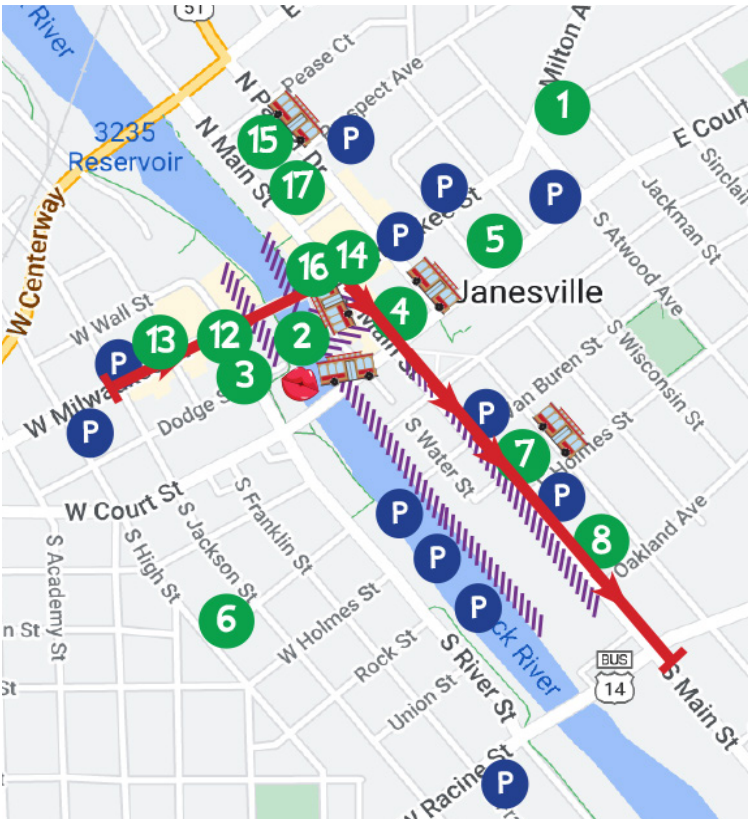

Map Your Weekend

 **Ride the Free Trolley** Friday, 4 - 9 PM
Saturday, 1 - 4 PM

P Parking  Parade Route  Fireworks Viewing  Mistletoe Kissing Booth  Free Trolley Stops

-  **1 Trinity Episcopal Church** 409 E. Court St
-   **2 Town Square/Mistletoe Kissing Booth** 21 Dodge St.
-  **3 Boys & Girls Club** 200 W. Court St.
-  **4 Janesville Senior Center** 69 S. Water St.
- 5 Marvin W. Roth Community Pavilion** 51 S. Main St.
- 6 Janesville Community Center** 305 Lincoln St.
-  **7 Hedberg Public Library** 316 S. Main St.
- 8 Janesville Performing Arts Center** 408 S. Main St.
- 9 Janesville Ice Arena** 821 Beloit Ave.

-  **10 Rotary Botanical Gardens** 1455 Palmer Dr.
-  **11 Rock County Historical Society** 440 N Jackson St.
-  **12 YMCA of Northern Rock County** 221 Dodge St.
-  **13 Space Autastic, Inc** 21 S. Jackson St., Ste. 150
- 14 Olde Towne Mall** 20 S. Main St.
-  **15 Firehouse Park**, 113 N. Main St.
-  **16 Water St. - behind Olde Towne Mall**
- 17 Genisa Wine Bar** 11 N. Main St.

5:30 to 8 PM **NEW!**

Meet and get photos with your favorite holiday characters at Janesville Town Square. Free.

The Grinch at the Cope Ryan Pavilion

Rudolph at the Blain Gilbertson Pedestrian Bridge

Mickey and Minnie at the Fire Pit