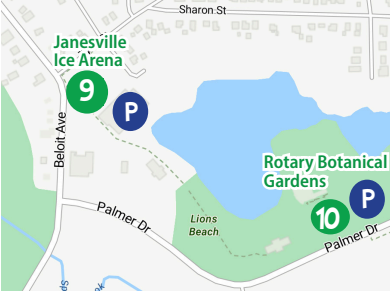

THANK YOU SPONSORS!

Presenting

AVONDALE
YOUR ROOFING EXPERTS

Fireworks

TDS

Parade

JOSLEYN
Transport
Janesville, WI

Trolley

Diana Shadel

BUSINESS IMPROVEMENT DISTRICT
DOWNTOWN JANSVILLE

Kissing Booth

BLACKHAWK
COMMUNITY
CREDIT UNION

Marketing

Tobin & Oakleigh Ryan

JAX
CUSTOM
PRINTING

BIG RADIO

Jingle Bell Hunt

PAULL
Chiropractic
at iVets edge

CELEBRATING 25 YEARS
Sauk Valley
Bank

BUSINESS IMPROVEMENT DISTRICT
DOWNTOWN JANSVILLE

In-Kind

Signarama
The way to grow your business.

Community Supporters

CULLEN
THE TOUGH JOB EXPERTS

NOWLAN
LAW LLP

Olivia McCarthy

Event Partners

Badger
Chordawkes

BOYS & GIRLS CLUB
OF JANSVILLE

CHILDREN'S MUSEUM
OF ROCK COUNTY

ECHO
Environmental Horticulture
Center

Genisa

HEDBERG
PUBLIC LIBRARY
Building Community

JATV 994

Janesville
PERFORMING
ARTS CENTER

ROTARY
BOTANICAL
GARDENS

RCHS
ROCK COUNTY
HISTORICAL SOCIETY

SPACE
AUTASTIC

Trinity Episcopal
Church

the
Y

PRESENTED BY AVONDALE ROOFING

11TH ANNUAL Janesville's **Jolly Jingle**

December 6 - 8
Downtown Janesville, Wisconsin

Scan code for complete event details

JanesvilleJollyJingle.com